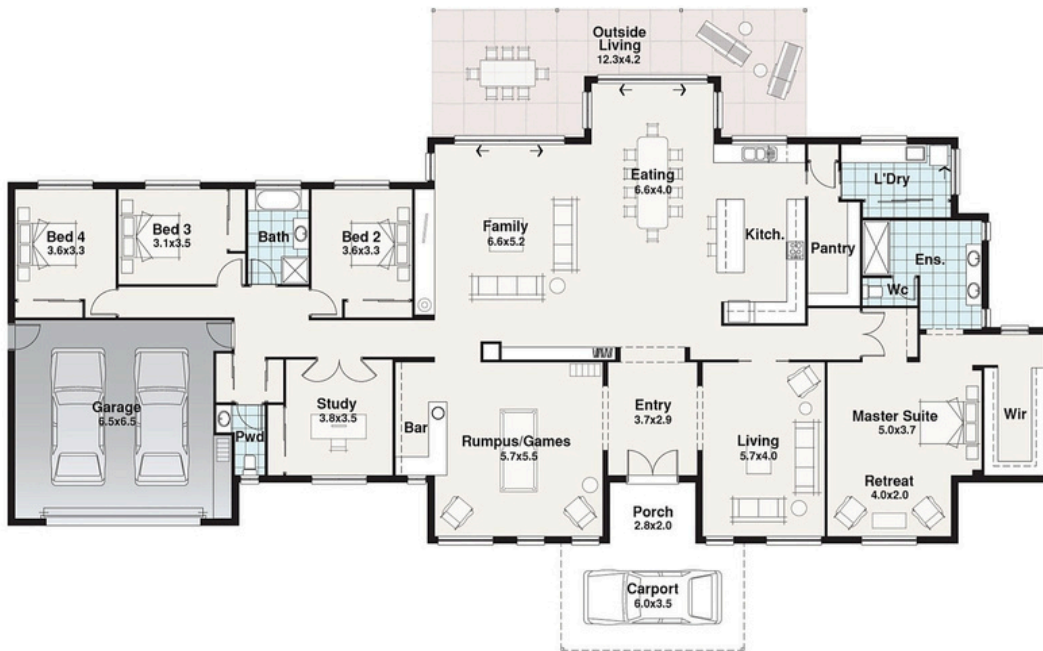

Riverina Facade Pictured

HOMESTEAD RANGE

BLOCK

28.50m

37.00m

4

3

2.5

3

The Yarram

The Yarram

Introducing the Yarram, the crown jewel of the Homestead Range and a testament to luxury living on a grand scale. The Yarram stands as a towering symbol of elegance and sophistication, offering unparalleled comfort and style for those who seek the ultimate in rural living.

From its expansive dimensions to its lavish amenities, there's little that the Yarram doesn't have to offer. As the biggest design in the NLH lineup, this majestic residence leaves no stone unturned in its quest to provide the ultimate in luxury living.

Width	Length	Residence	352.74m ²
34.25m	21.02	Porch	5.60m ²
		Outside Living	42.57m ²
		Carport	21.00m ²
		Garage	48.07m ²
		TOTAL	469.98m²
			50.59sq