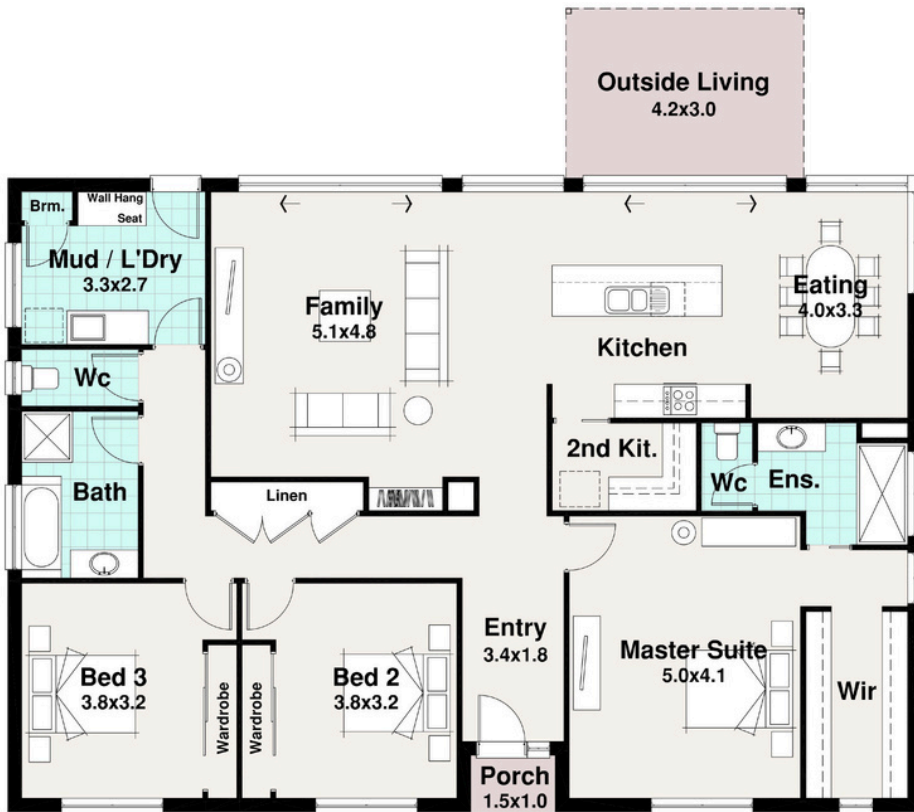

Heritage Facade Pictured

HOMESTEAD RANGE

The Winton 1

Width	Length
16.13m	14.20m
Residence	179.16m ²
Porch	1.50m ²
Outdoor Living	12.60m ²
TOTAL	193.26m² 20.79sq

The Winton 1

Welcome to the Winton, a charming retreat nestled within our Homestead Range by National Luxury Homes. Despite its smaller footprint, the Winton offers a perfect balance of comfort, functionality, and style, making it the ideal choice for those seeking luxurious acreage living on a more intimate scale. Step inside the Winton, and you'll be greeted by three spacious bedrooms, each offering a haven of tranquility and relaxation. Whether it's a peaceful night's sleep or a cozy afternoon nap, the Winton provides the perfect retreat for you and your family. With its adaptable design, the Winton offers the flexibility to customize your home to suit your individual needs. Whether you choose to add a garage for extra storage or make other modifications to fit your lifestyle, the Winton is yours to tailor to your preferences.