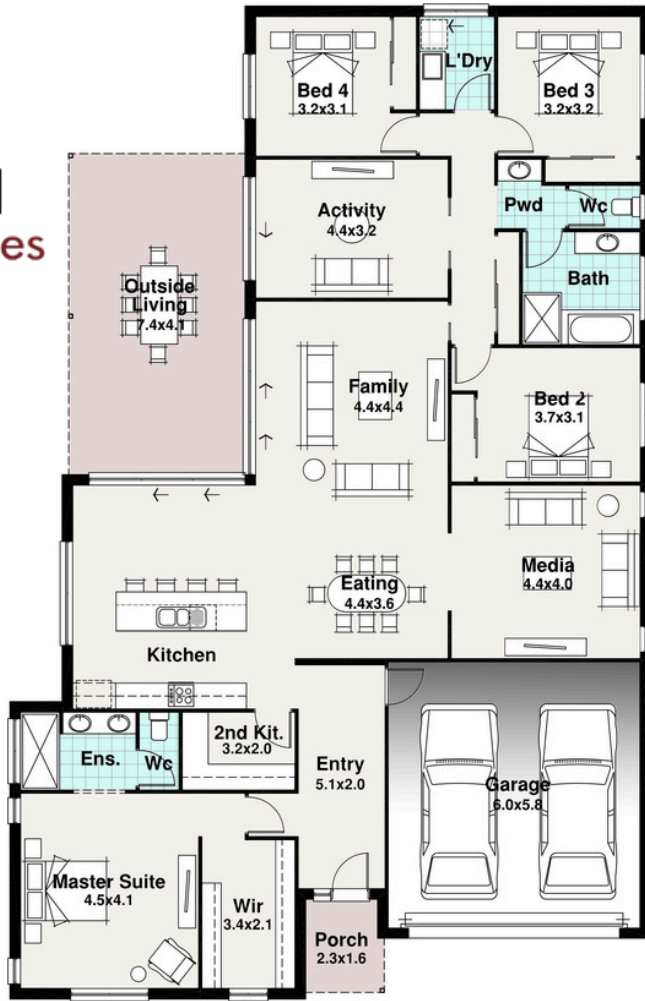

Lockyer Facade
Pictured

FAMILY RANGE

- 4
- 2
- 2
- 3

The Orpheus

Width 14.74m
Length 22.88m

Residence	221.13m ²
Porch	3.87m ²
Outdoor Living	31.79m ²
Garage	38.81m ²
TOTAL	295.60m²
	31.81sq

The Orpheus

Step into the epitome of family living with the Orpheus – a home designed for entertaining and creating unforgettable memories with loved ones. Boasting a range of features tailored for both comfort and functionality, the Orpheus is sure to exceed your expectations as the perfect family home.

Entertainment takes center stage with the inclusion of a media room, providing the ideal setting for movie nights and gaming marathons. Whether you're enjoying a family movie or hosting friends for a game night, this dedicated space ensures endless hours of entertainment for all.