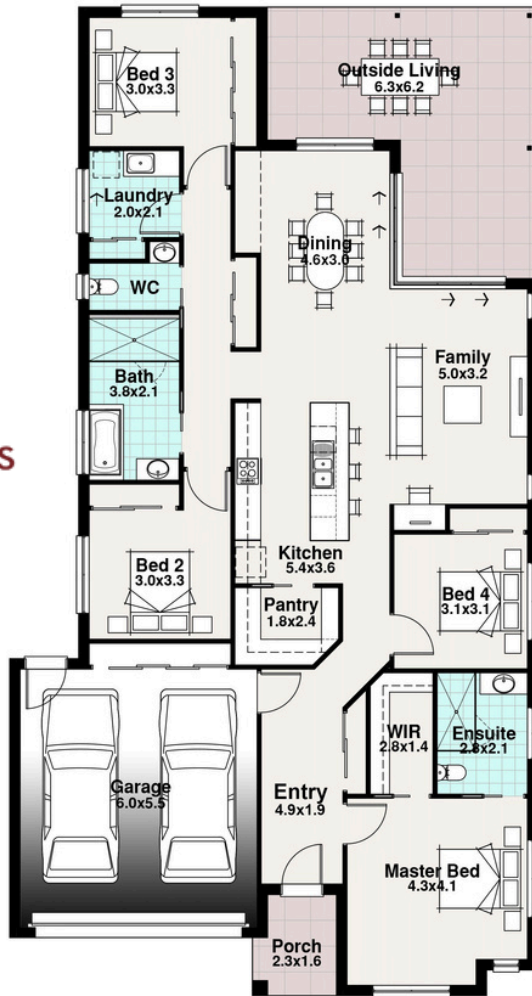

Beechmont Facade Pictured

CLASSIQUE RANGE

BLOCK 30.00m

14.00m

4

2

2

1

The Melissa

Width 12.25m
Length 22.94m

Residence 178.13 m²
Porch 4.23 m²
Outside Living 29.65 m²
Garage 36.50 m²
TOTAL 248.51 m²
26.74 sq

The Melissa

Introducing the Melissa – where simplicity meets sophistication, offering a versatile design that adapts effortlessly to your lifestyle.

Boasting 4 bedrooms and 2 bathrooms, this home is designed to accommodate your family's needs with ease.

Whether it's movie nights or morning coffee, this inviting space sets the stage for cherished memories.