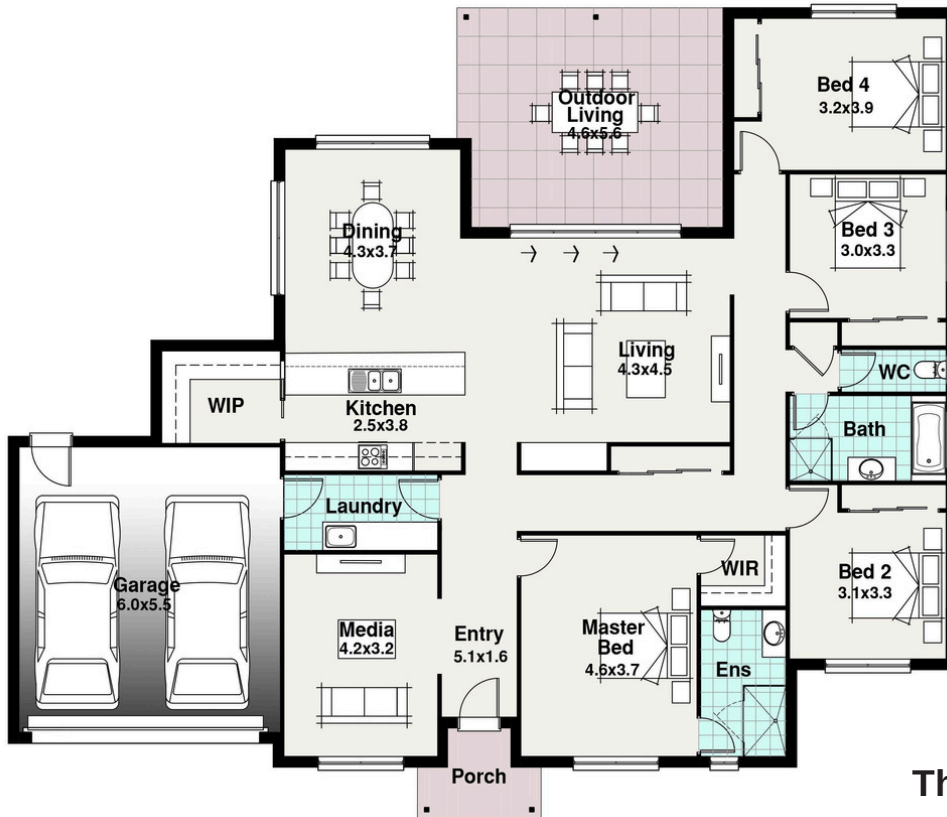

Lindeman Facade Pictured

HOMESTEAD RANGE

BLOCK 25.00m
22.00m

- 4
- 2
- 2
- 2

The Lynwood

Width 19.94m
Length 16.90m

Residence	190.12m ²
Porch	3.29m ²
Outside Living	24.08m ²
Garage	36.30m ²
TOTAL	253.79m² 27.31sq

The Lynwood

We're thrilled to welcome the Lynwood into our family of designs, offering a perfect blend of spaciousness, functionality, and timeless elegance.

Boasting four bedrooms, the Lynwood provides ample space for your family to grow and thrive. Each bedroom is thoughtfully designed to ensure comfort and privacy, creating a sanctuary for rest and relaxation.

Step inside the Lynwood, and you'll be greeted by beautiful features and thoughtful design details at every turn. From the stylish finishes to the functional layout, every aspect of the Lynwood is crafted with your comfort and satisfaction in mind.