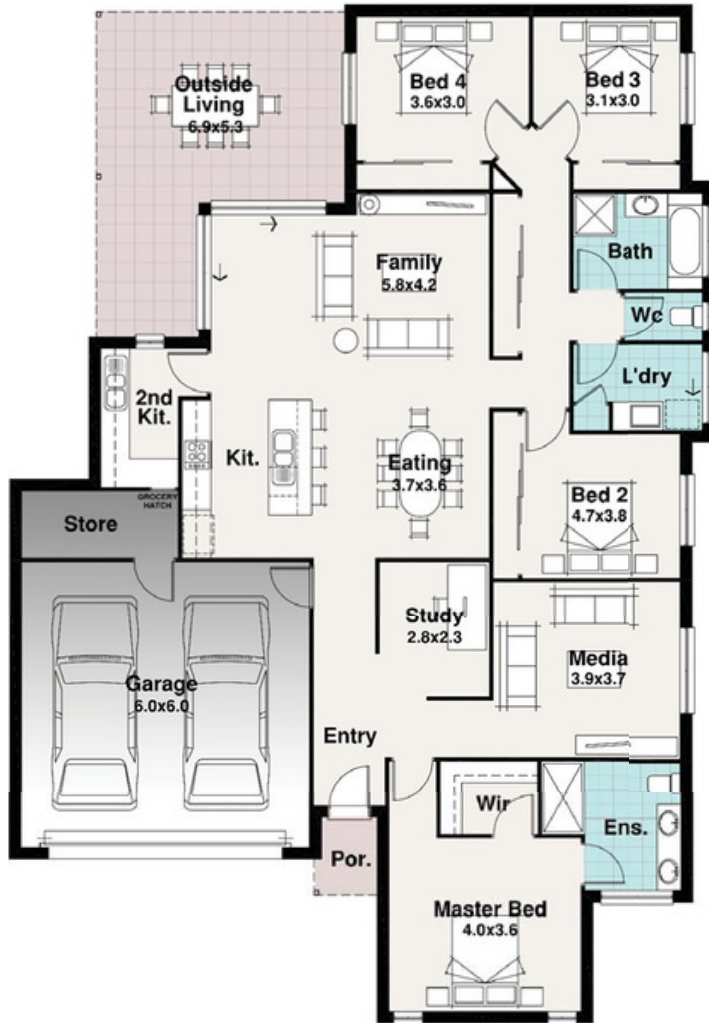

Mitchell Facade Pictured

FAMILY RANGE

BLOCK 28.50m

16.20m

4

2

2

2

The Linne

Step into luxury with the Linne – a standout design loaded with features that elevate the standard of modern living. From its spacious layout to its premium amenities, this home is designed to exceed your expectations and cater to your every need.

With 4 bedrooms, the Linne offers ample space for your family to grow and thrive. Each bedroom is thoughtfully designed to provide comfort and privacy, ensuring that everyone has their own retreat to unwind and relax.

The Linne

Width 14.64m Length 21.20m

**National
Luxury Homes**

Residence	181.67m ²
Porch	2.06m ²
Outside Living	28.35m ²
Garage & Storage	44.81m ²
TOTAL	256.89m²
	27.65sq