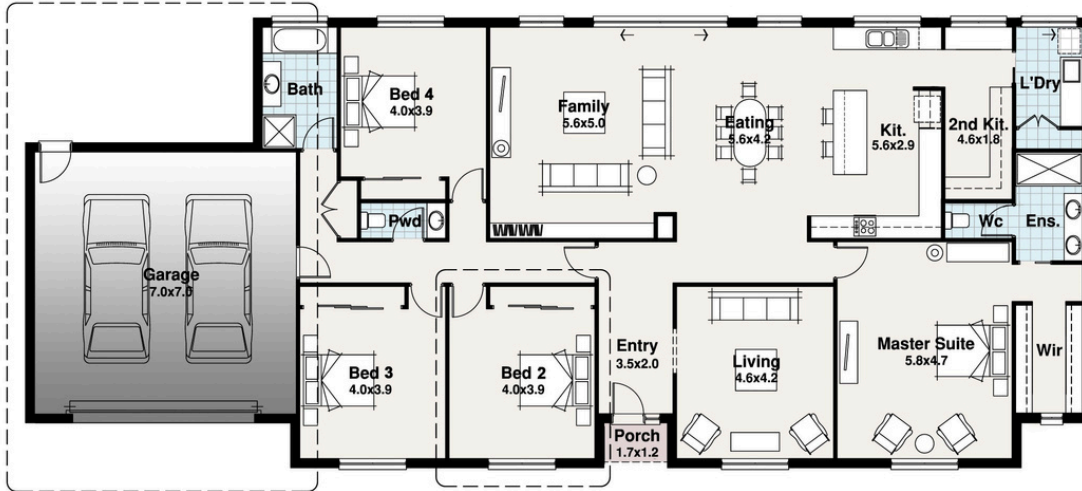

Lindeman Facade Pictured

HOMESTEAD RANGE

Option 1

BLOCK

20.00m

31.20m

3/4

2

Step into the heart of the Koroit, and you'll discover an open-plan kitchen, family, and meals area that serves as the focal point of the home.

Option 1 & 2

Residence	255.10m ²
Porch	2.04m ²
Garage	53.80m ²
TOTAL	310.94m²
	33.47sq

Width 28.50m
Length 12.00m

Option 3

Residence	254.38m ²
Porch	2.04m ²
Garage	83.31m ²
TOTAL	339.73m²
	36.57sq

Width 28.50m
Length 12.00m