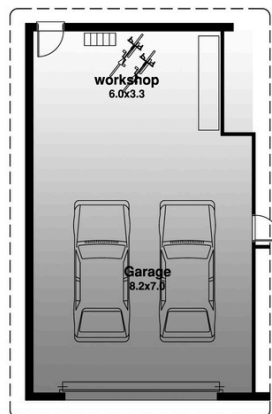

Option 3

National
Luxury Homes

The Koroit

The Koroit

Introducing the Koroit, a versatile masterpiece within the Homestead Range by National Luxury Homes. With three design options to choose from, the Koroit caters to the diverse needs and preferences of the most discerning homebuyer, ensuring there's an option to suit every lifestyle.

For those seeking a blend of functionality and flexibility, the three-bedroom and home office option provides the perfect solution. With a dedicated workspace, you can comfortably work from home while still enjoying the comforts of rural living.

Step into the heart of the Koroit, and you'll discover an open-plan kitchen, family, and meals area that serves as the focal point of the home.

Option 1 & 2

Residence	255.10m²
Porch	2.04m²
Garage	53.80m²
TOTAL	310.94m²
	33.47sq

Width 28.50m
Length 12.00m

Option 3

Residence	254.38m²
Porch	2.04m²
Garage	83.31m²
TOTAL	339.73m²
	36.57sq

Width 28.50m
Length 12.00m