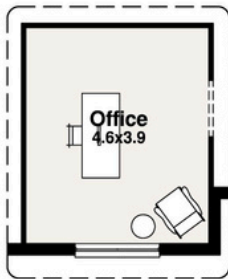

HOMESTEAD RANGE

Option 1

BLOCK

20.00m

31.20m

3/4

2

2.5

2

Option 2

Option 3

National
Luxury Homes

The Koroit

The Koroit

Introducing the Koroit, a versatile masterpiece within the Homestead Range by National Luxury Homes. With three design options to choose from, the Koroit caters to the diverse needs and preferences of the most discerning homebuyer, ensuring there's an option to suit every lifestyle.

For those seeking a blend of functionality and flexibility, the three-bedroom and home office option provides the perfect solution. With a dedicated workspace, you can comfortably work from home while still enjoying the comforts of rural living.

Step into the heart of the Koroit, and you'll discover an open-plan kitchen, family, and meals area that serves as the focal point of the home.

Option 1 & 2

Residence	255.10m²
Porch	2.04m²
Garage	53.80m²
TOTAL	310.94m²
	33.47sq

Width 28.50m
Length 12.00m

Option 3

Residence	254.38m²
Porch	2.04m²
Garage	83.31m²
TOTAL	339.73m²
	36.57sq

Width 28.50m
Length 12.00m