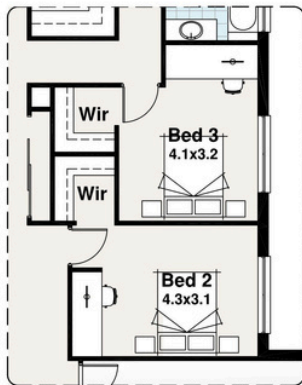

Bridgewater Facade Pictured

CLASSIQUE RANGE

Option 2

Option 1

BLOCK 32.50m

15.50m

4/5

2

2

2

The Hamlyn

Width Length
14.41m 25.41m

Option 1 & 2

Residence	248.14 m ²
Outdoor Living	16.80 m ²
Garage	41.09 m ²
TOTAL	306.03 m²
	32.94 sq

**National
Luxury Homes**

The Hamlyn