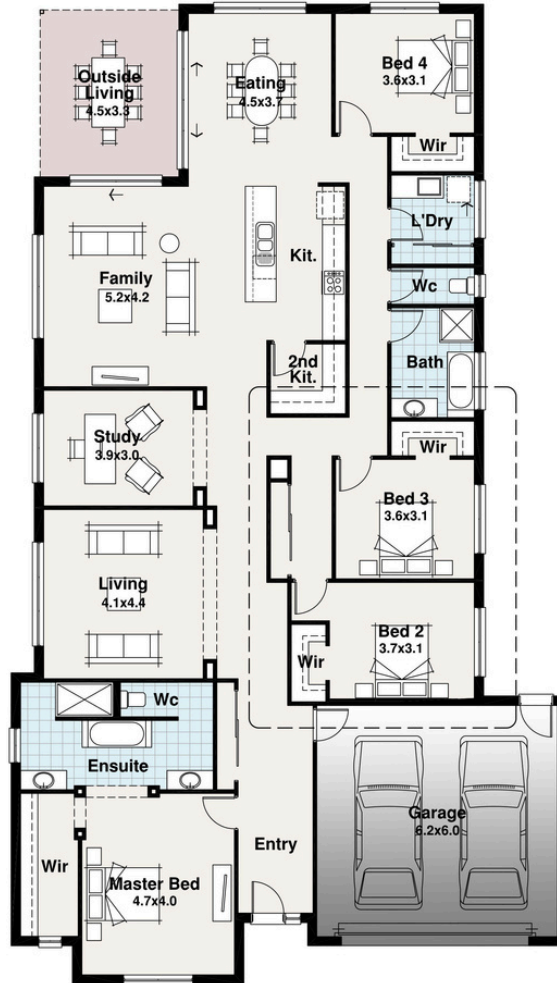

Bridgewater Facade Pictured

CLASSIQUE RANGE

Option 2

Option 1

BLOCK 32.50m

15.50m

4/5

2

2

2

The Hamlyn

Width Length
14.41m 25.41m

Option 1 & 2

Residence	248.14 m ²
Outdoor Living	16.80 m ²
Garage	41.09 m ²
TOTAL	306.03 m²
	32.94 sq

**National
Luxury Homes**

The Hamlyn