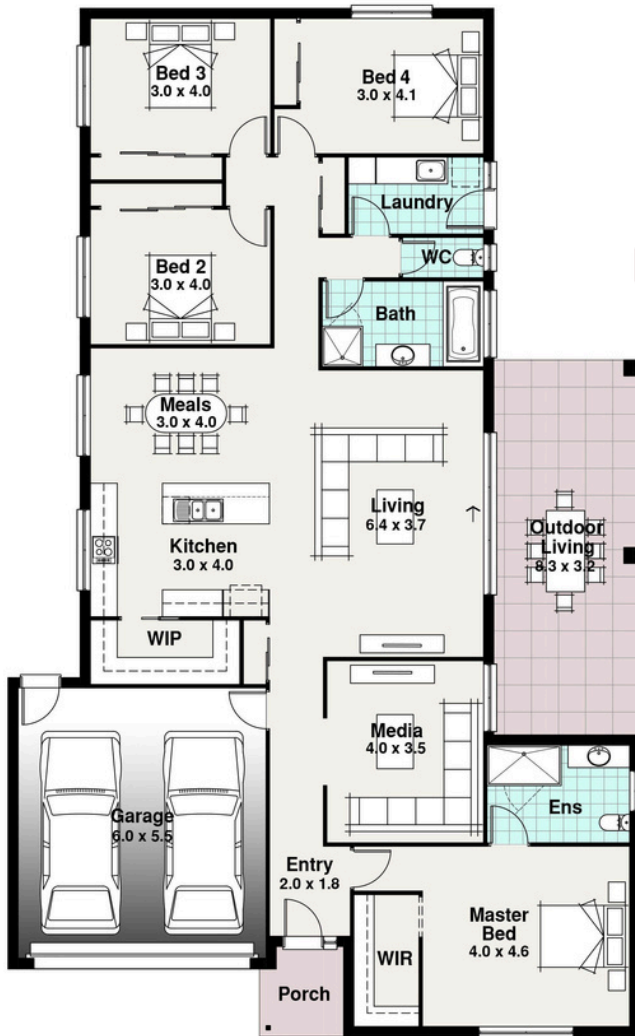

Parkes Facade Pictured

## FAMILY RANGE

BLOCK 29.00m

16.00m

- 4
- 2
- 2
- 2

# The Glenvale

Width 14.00m  
 Length 22.78m

Residence	194.62m <sup>2</sup>
Porch	3.55m <sup>2</sup>
Outdoor Living	26.92m <sup>2</sup>
Garage	36.50m <sup>2</sup>
<b>TOTAL</b>	<b>261.59m<sup>2</sup></b>
	<b>28.15sq</b>